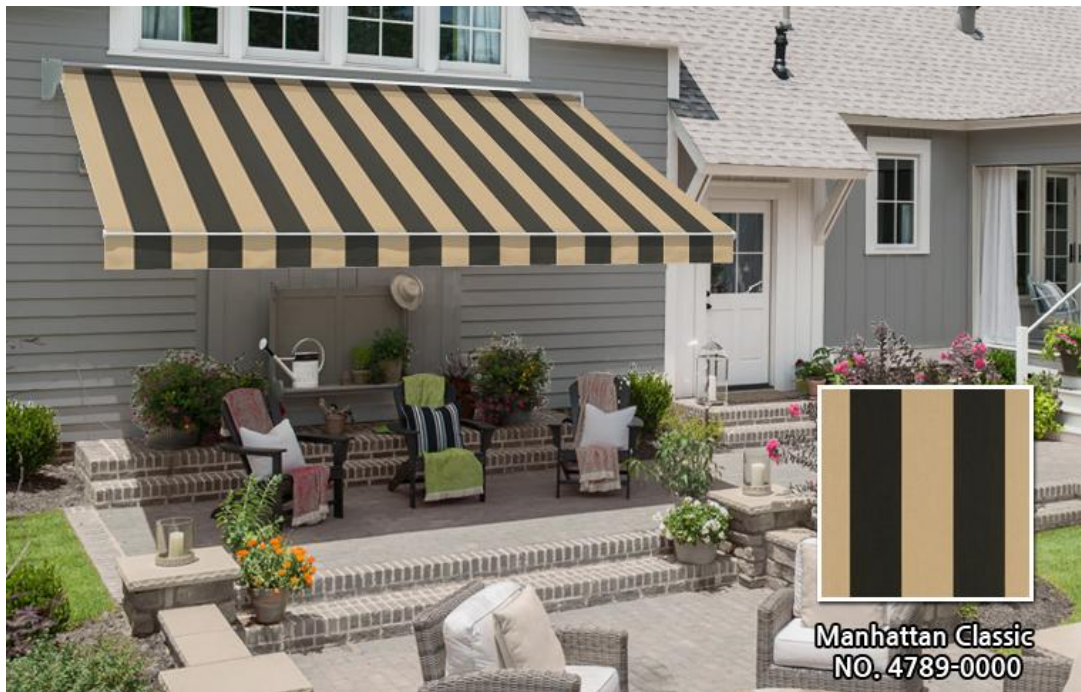

FABRIC

SAMPLE GUIDE

Stripe

DOOSON AWNING