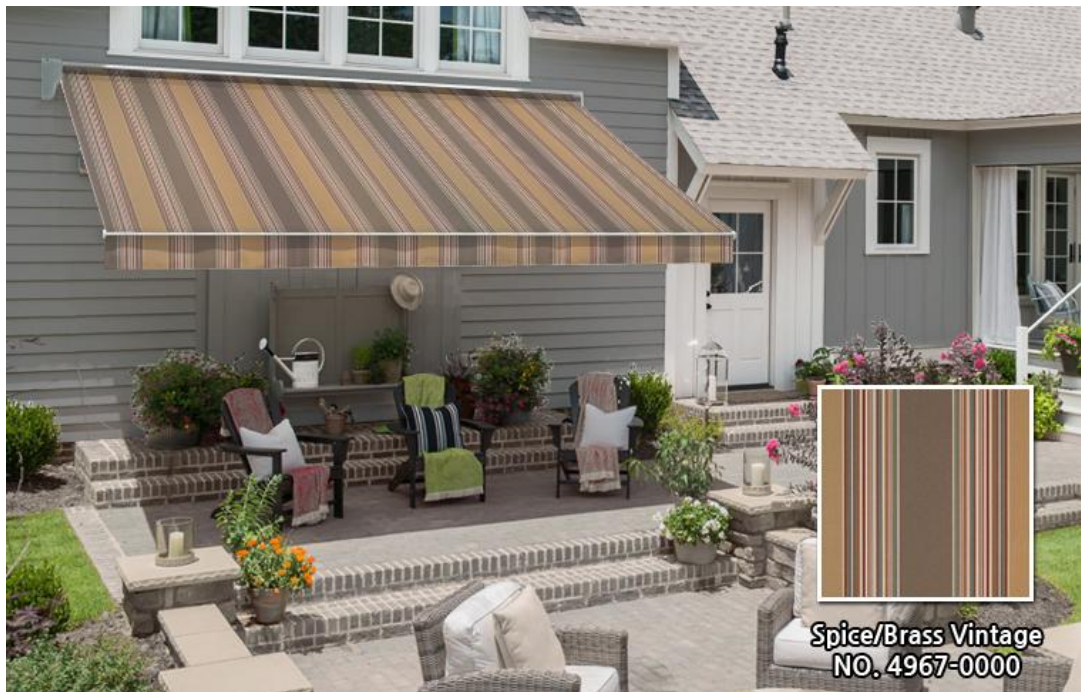

Fern/Heather Beige Block Stripes
NO. 4959-0000

FABRIC

SAMPLE GUIDE

Stripe

DOOSON AWNING

Spice/Brass Vintage
NO. 4967-0000

FABRIC

SAMPLE GUIDE