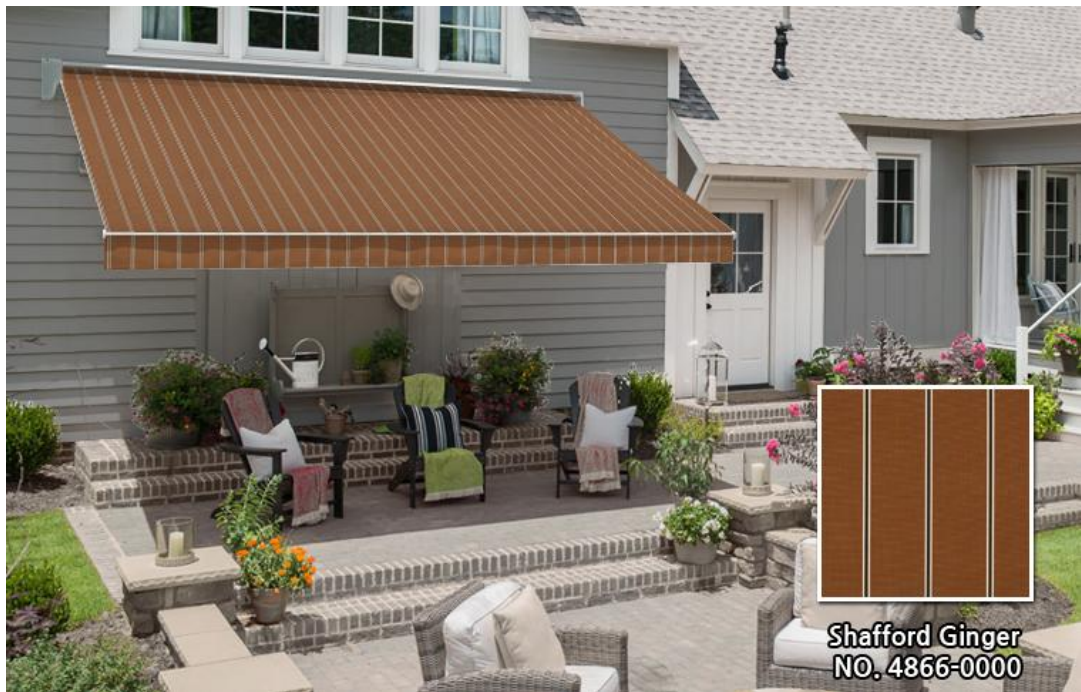

SAMPLE GUIDE

Stripe

DOOSON AWNING

Shafford Classic
NO. 4865-0000

FABRIC

SAMPLE GUIDE

Stripe

DOOSON AWNING