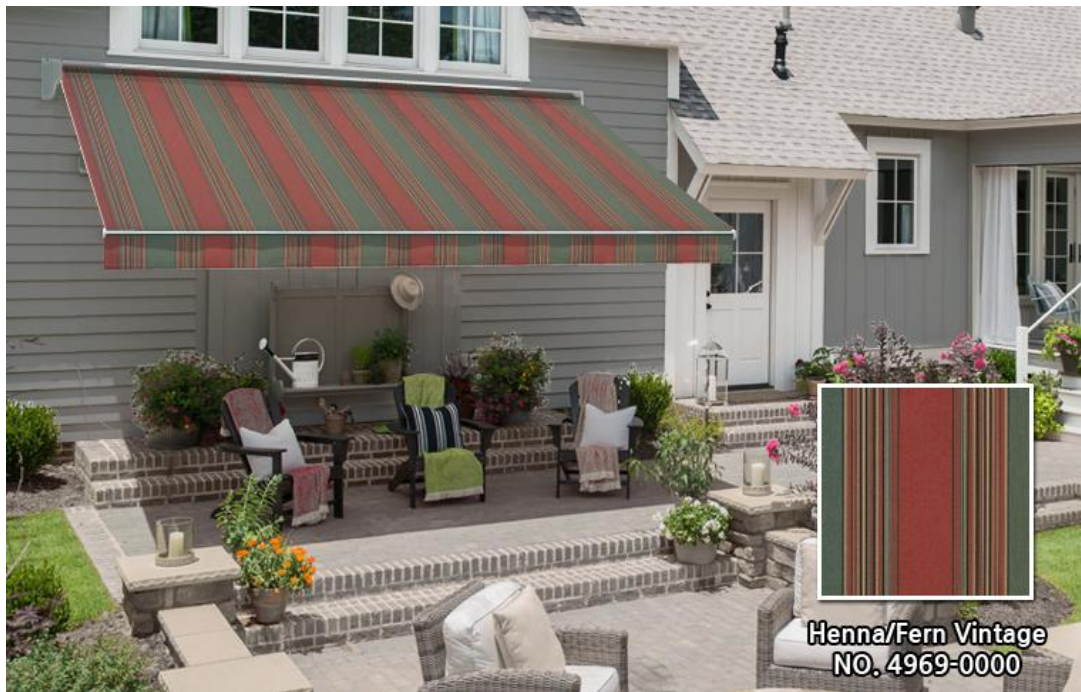

FABRIC

SAMPLE GUIDE

Stripe

DOOSON AWNING

Henna/Fern Vintage
NO. 4969-0000