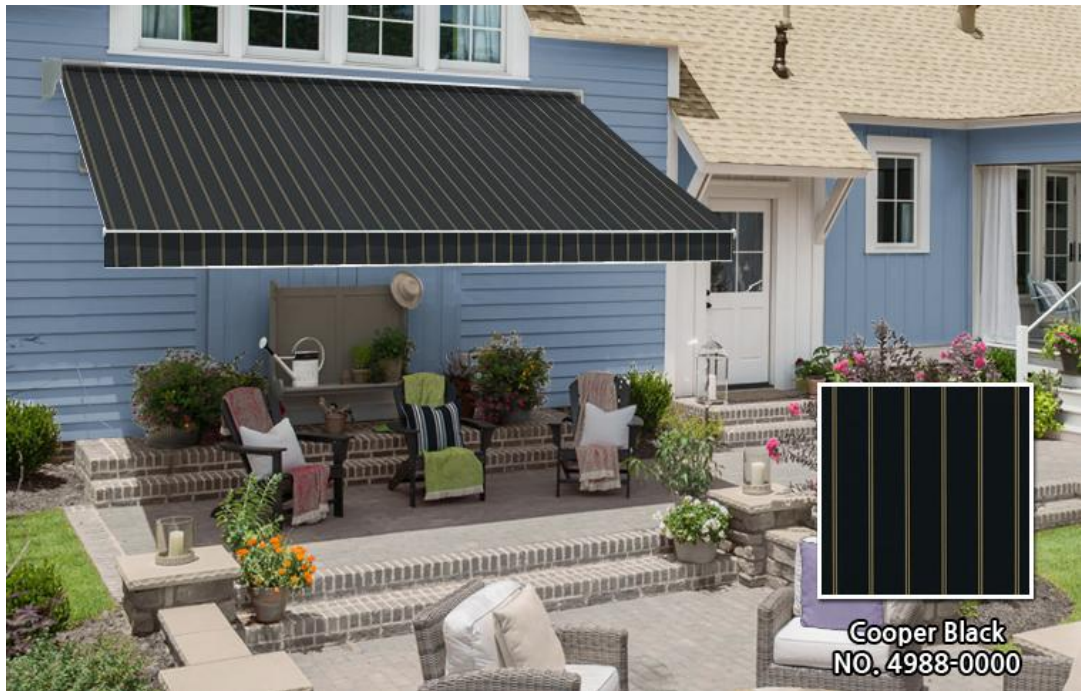

Stripe

DOOSON AWNING

FABRIC

SAMPLE GUIDE | Stripe

Cooper Black
NO. 4988-0000

FABRIC

SAMPLE GUIDE | Stripe

Manteo Cardinal
NO. 4991-0000