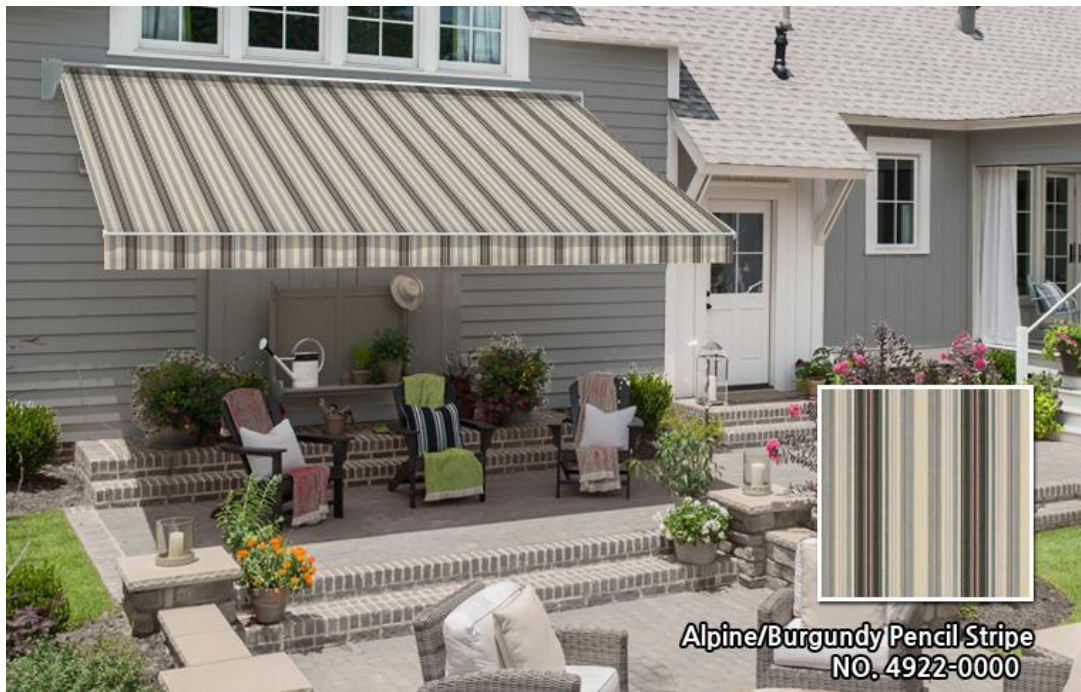

FABRIC

SAMPLE GUIDE

Stripe

DOOSON AWNING

Alpine/Burgundy Pencil Stripe
NO. 4922-0000