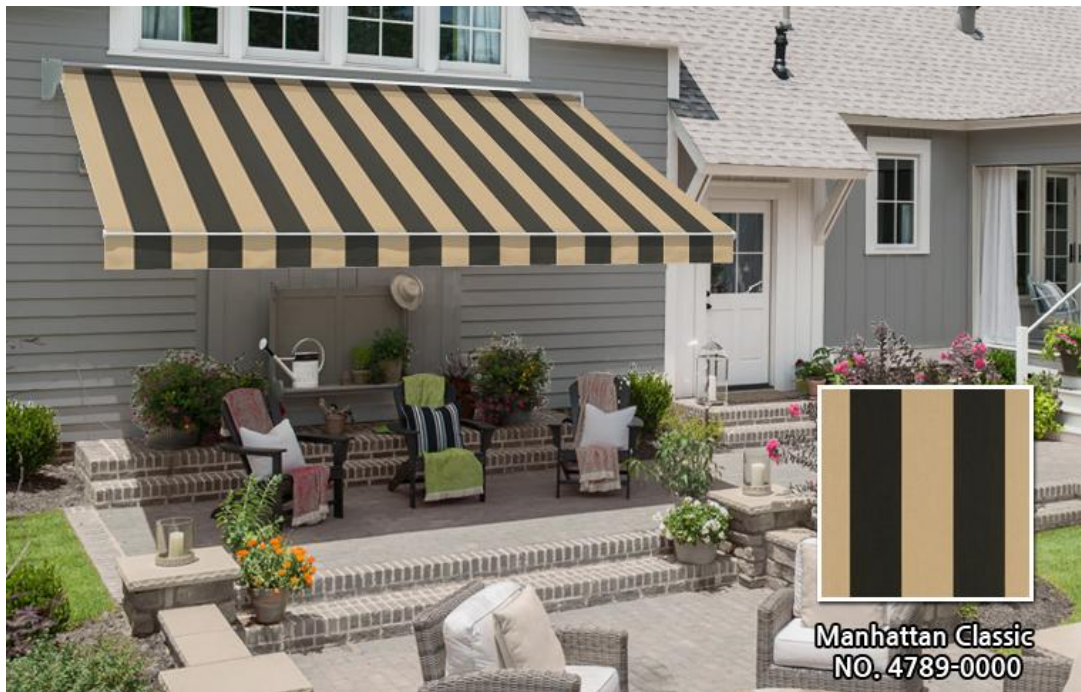

FABRIC

SAMPLE GUIDE

Stripe

DOOSON AWNING

Manhattan Classic
NO. 4789-0000