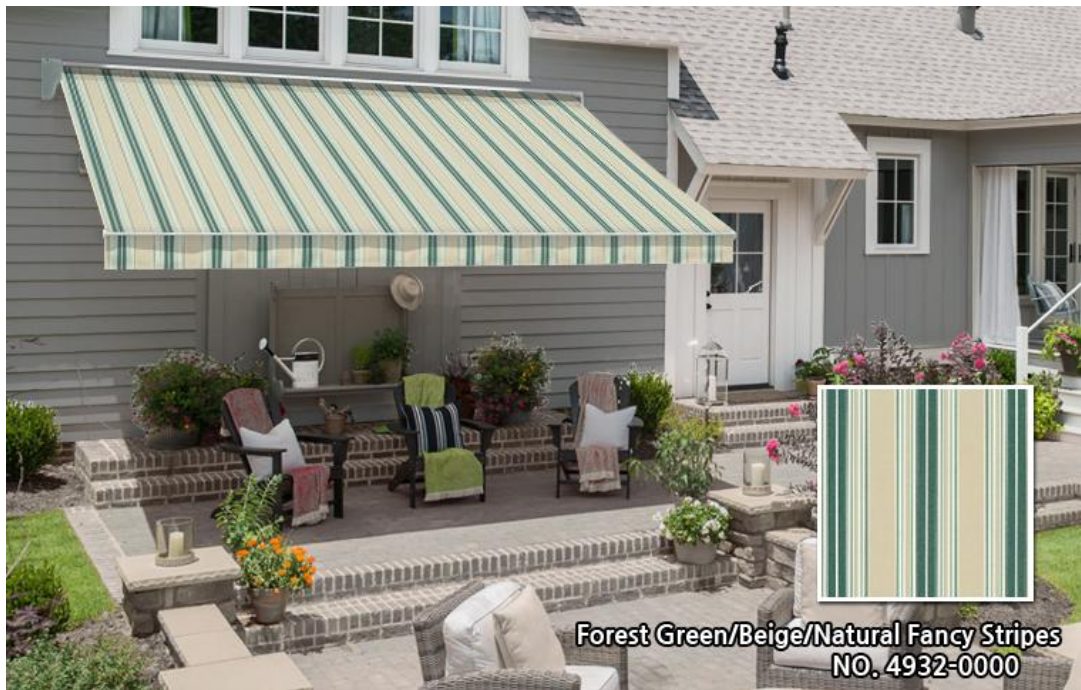

DOOSON AWNING

Black Forest
NO. 4923-0000

FABRIC

SAMPLE GUIDE

Stripe

DOOSON AWNING

Forest Green/Beige/Natural Fancy Stripes
NO. 4932-0000

FABRIC