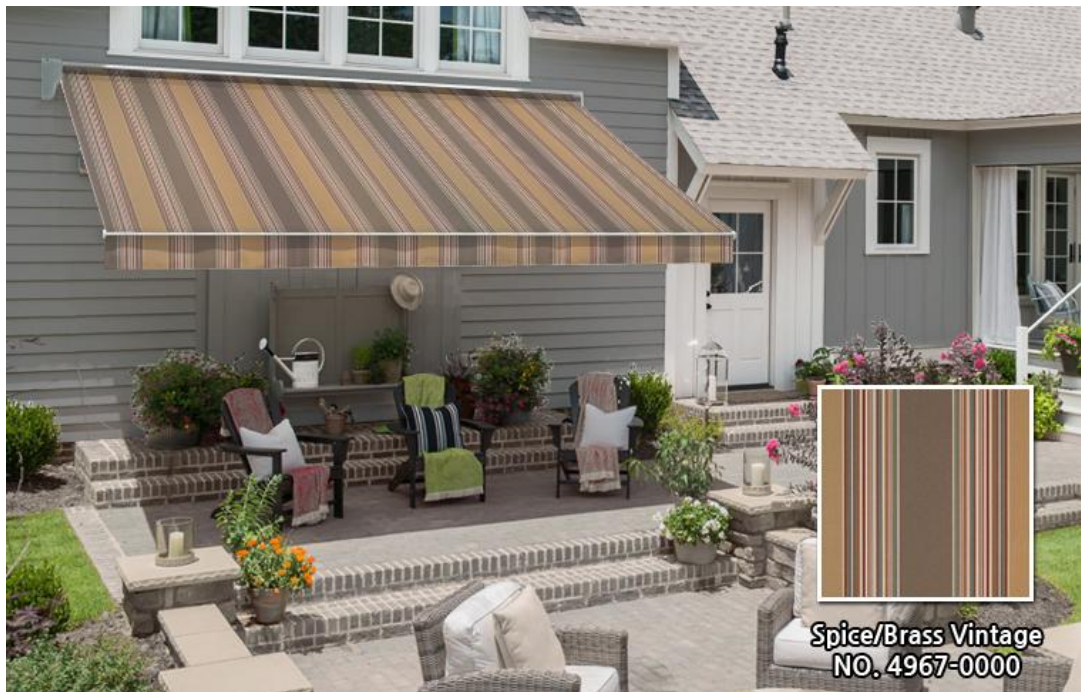

FABRIC

SAMPLE GUIDE

Stripe

DOOSON AWNING