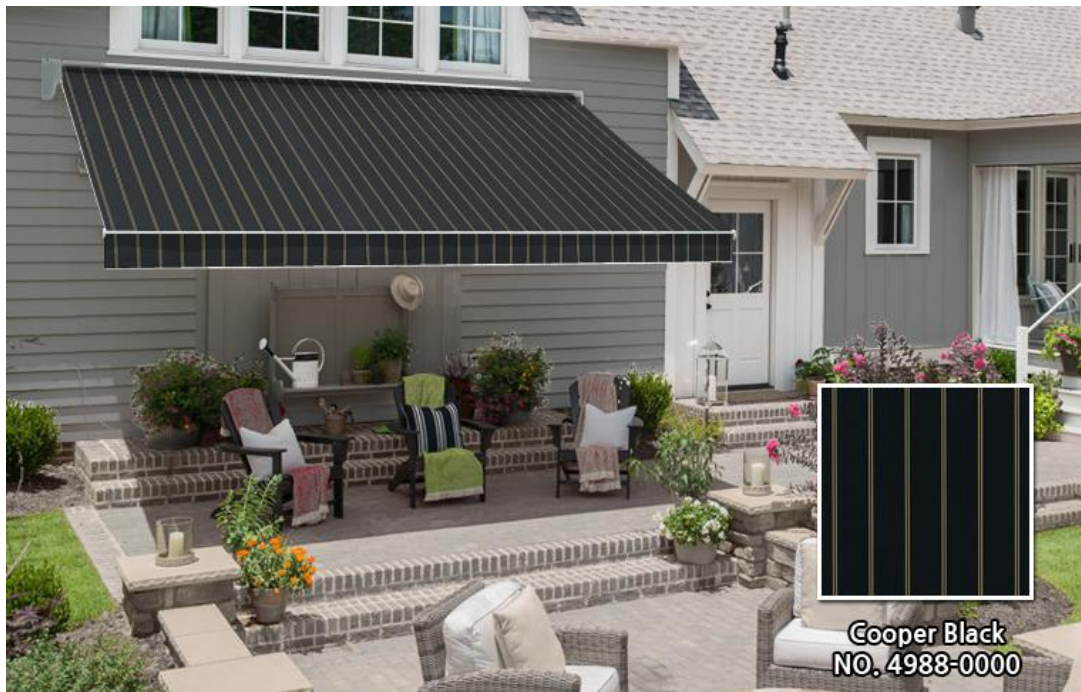

Stripe

DOOSON AWNING

Cooper Navy
NO. 4987-0000

FABRIC

SAMPLE GUIDE

Stripe

DOOSON AWNING

Cooper Black
NO. 4988-0000