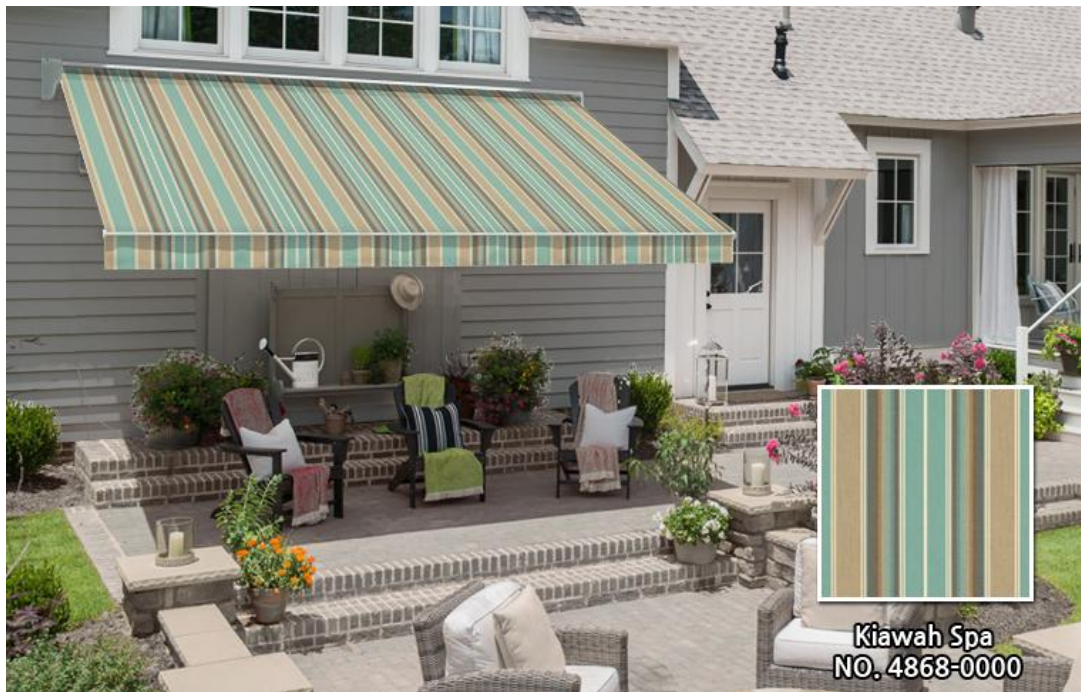

FABRIC

SAMPLE GUIDE

Stripe

DOOSON AWNING

Kiawah Spa
NO. 4868-0000