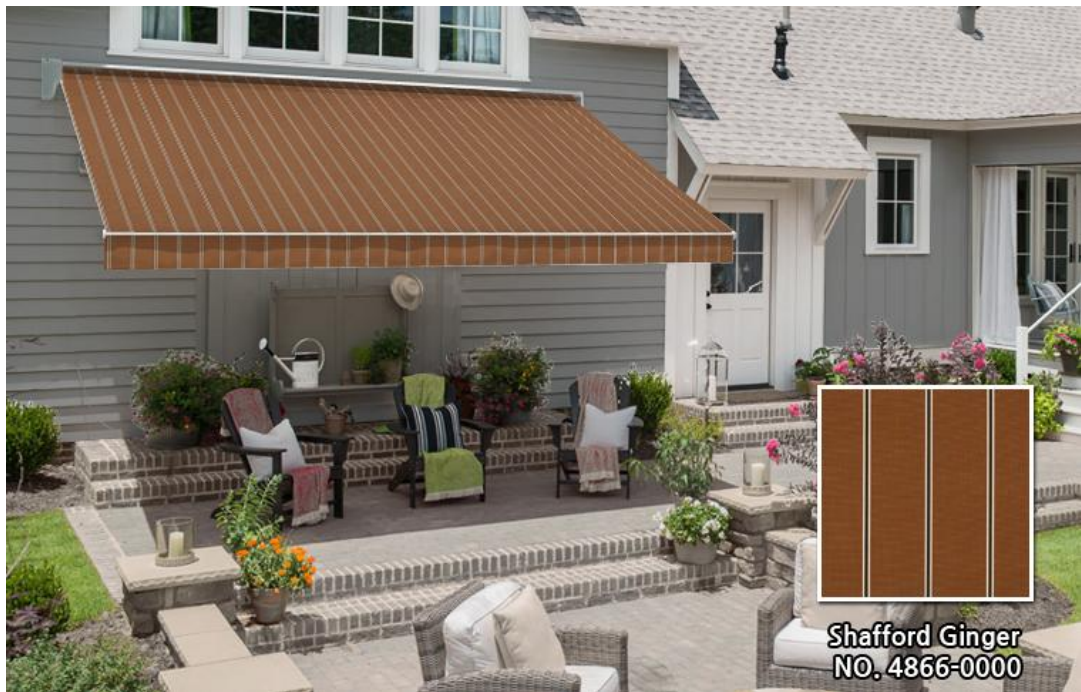

FABRIC

SAMPLE GUIDE

Stripe

DOOSON AWNING

Shafford Ginger
NO. 4866-0000