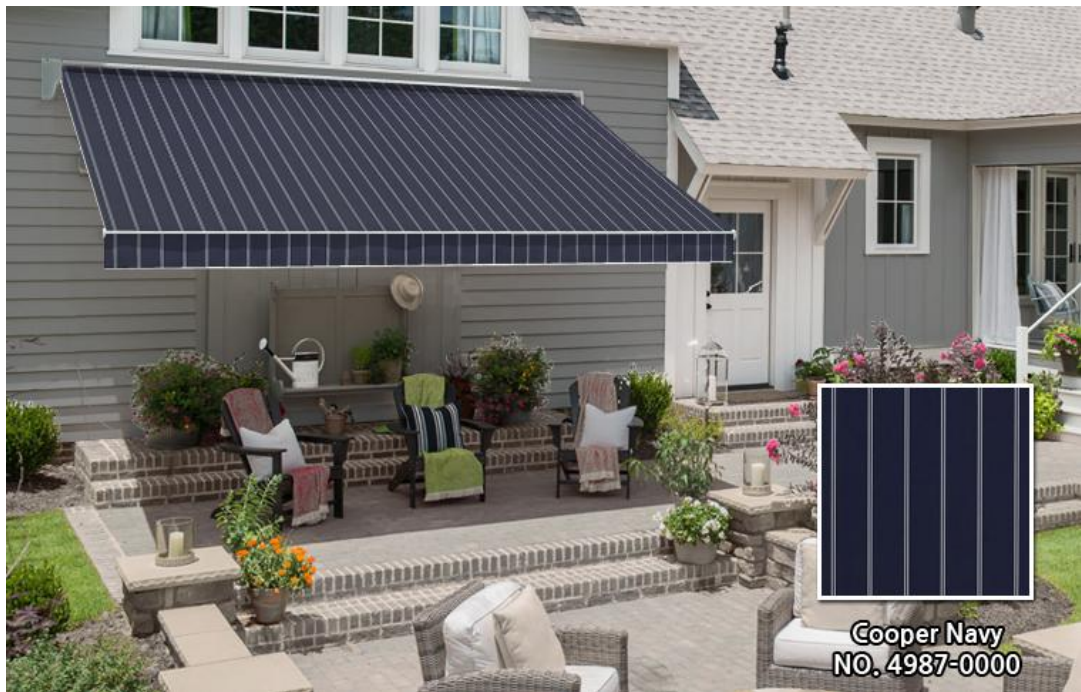

FABRIC

SAMPLE GUIDE

Stripe

DOOSON AWNING

Cooper Navy
NO. 4987-0000