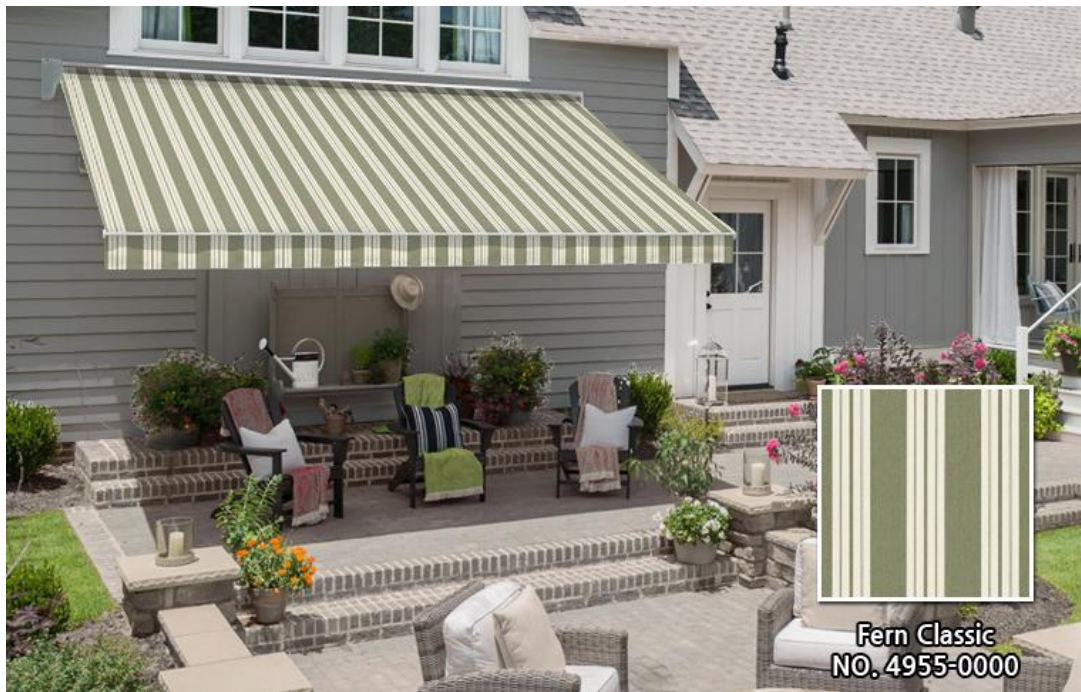

FABRIC

SAMPLE GUIDE

Stripe

DOOSON AWNING

Fern Classic
NO. 4955-0000